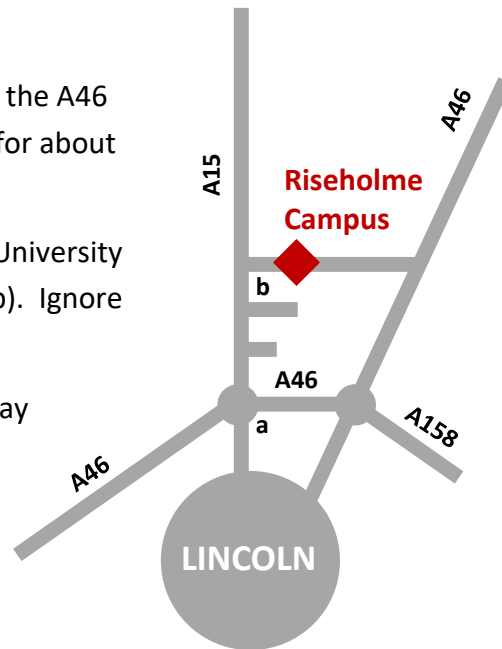

Riseholme College  
Riseholme Park  
Lincoln LN2 2LG  
United Kingdom

[www.cropintellect.co.uk](http://www.cropintellect.co.uk)  
[info@cropintellect.co.uk](mailto:info@cropintellect.co.uk)  
+44 (0) 7500 794140

## How to get there

At the Riseholme roundabout on the A46 (a) take the A15 direction North for about a mile.

Turn right following the sign for University of Lincoln / Riseholme Campus (b). Ignore the turning for Lawress Hall.

After the bridge turn left (one-way system in place) and park in front of Wordsworth Hall

OS Data - <https://osmaps.ordnancesurvey.co.uk/>